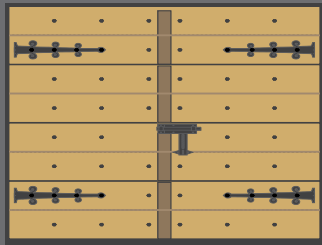

Modern sectional overhead garage door can look like old carriage house door. These doors usually are fitted when heritage buildings are renovated. If the building must look like old, but inside you want to have modern technologies – this is the right solution.

All doors are tailor made. Door and appliqué colours can be chosen by customer. Ryterna offers typical 'board appliqué' patterns, but customer can order his own design. Old style black metal hinges and handles are used to create ancient image. All appliqué and details are maintenance free and are made for peace of mind. The most popular panel designs are Rib-Woodgrain and Midrib-Woodgrain, but also any design from Ryterna range can be used.

Options like glazed panels or wicket doors are available. Single or double size garage doors are made to measure.

Retro Z

Retro X

Retro H

Retro S

Retro Z-FV

Retro X-FV

Retro H-FV