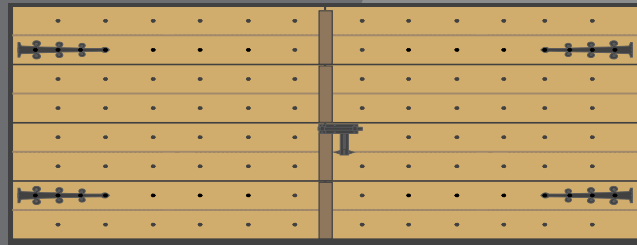

Modern sectional overhead garage door can look like old carriage house door. These doors usually are fitted when heritage buildings are renovated. If the building must look like old, but inside you want to have modern technologies – this is the right solution.

All doors are tailor made. Door and appliqué colours can be chosen by customer. Ryterna offers typical 'board appliqué' patterns, but customer can order his own design. Old style black metal hinges and handles are used to create ancient image. All appliqué and details are maintenance free and are made for peace of mind. The most popular panel designs are Rib-Woodgrain and Midrib-Woodgrain, but also any design from Ryterna range can be used.

Options like glazed panels or wicket doors are available. Single or double size garage doors are made to measure.

Retro Z

Retro X

Retro H

Retro S

Retro Z-FV

Retro X-FV

Retro H-FV