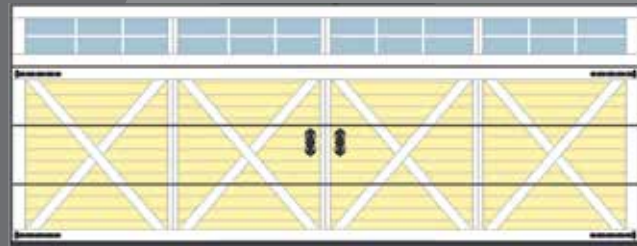

Modern sectional overhead garage door can look like old carriage house door. These doors usually are fitted when heritage buildings are renovated. If the building must look like old, but inside you want to have modern technologies – this is the right solution.

Options like glazed panels or wicket doors are available. Single or double size garage doors are made to measure.

Retro Z

Retro X

Retro H

Retro S

Retro Z-FV

Retro X-FV

Retro H-FV